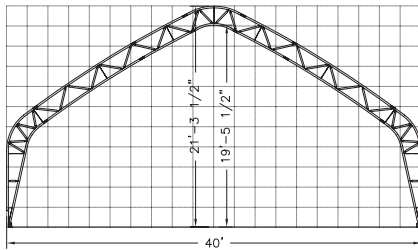

## 30' (9.1m) Meridian™

Outside Width: 30' (9.1m)

Outside Height: 18' 7 1/2" (5.6m)

Maximum Clearance: 16' 9 1/2" (5.1m)

## 60' (18.2m) Meridian™

Outside Width: 60' (18.2m)

Outside Height: 25' 6" (7.7m)

Maximum Clearance: 23' 8" (7.2m)

## 40' (12.1m) Meridian™

Outside Width: 40' (12.1m)

Outside Height: 21' 3 1/2" (6.4m)

Maximum Clearance: 19' 5 1/2" (5.9m)

## 70' (21.3m) Meridian™

Outside Width: 70' (21.3m)

Outside Height: 27' 3" (8.3m)

Maximum Clearance: 25' 5" (7.7m)