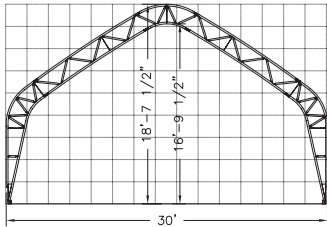

# MERIDIAN (MBS) 30' - 70' wide (9.1m - 21.3m)

Inside Clearance: 9' 6" (2.8m) within 3' (0.9m) of side

GRID = 2' X 2'

## 30' (9.1m) Meridian™

Outside Width: 30' (9.1m)

Outside Height: 18' 7 1/2" (5.6m)

Maximum Clearance: 16' 9 1/2" (5.1m)

## 60' (18.2m) Meridian™

Outside Width: 60' (18.2m)

Outside Height: 25' 6" (7.7m)

Maximum Clearance: 23' 8" (7.2m)

## 40' (12.1m) Meridian™

Outside Width: 40' (12.1m)

Outside Height: 21' 3 1/2" (6.4m)

Maximum Clearance: 19' 5 1/2" (5.9m)