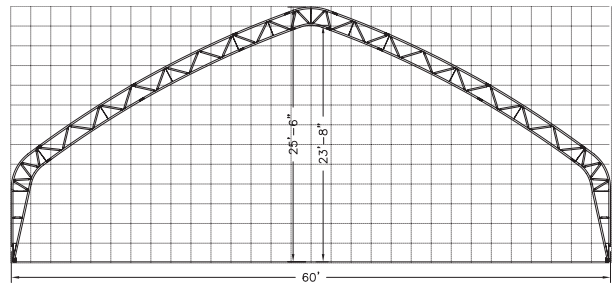

# MERIDIAN (MBS) 30' - 70' wide (9.1m - 21.3m)

Inside Clearance: 9' 6" (2.8m) within 3' (0.9m) of side

GRID = 2' X 2'

## 30' (9.1m) Meridian™

Outside Width: 30' (9.1m)

Outside Height: 18' 7 1/2" (5.6m)

Maximum Clearance: 16' 9 1/2" (5.1m)

## 60' (18.2m) Meridian™

Outside Width: 60' (18.2m)

Outside Height: 25' 6" (7.7m)

Maximum Clearance: 23' 8" (7.2m)

## 40' (12.1m) Meridian™

Outside Width: 40' (12.1m)

Outside Height: 21' 3 1/2" (6.4m)

Maximum Clearance: 19' 5 1/2" (5.9m)