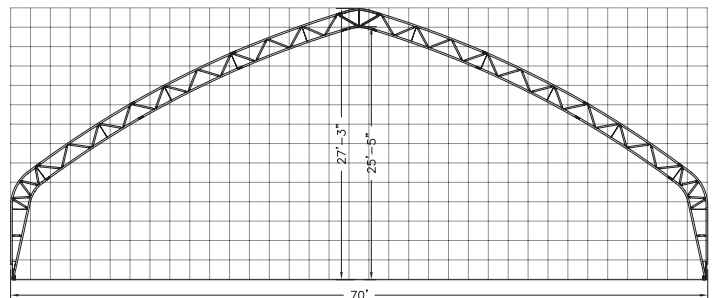

## 30' (9.1m) Meridian™

Outside Width: 30' (9.1m)

Outside Height: 18' 7 1/2" (5.6m)

Maximum Clearance: 16' 9 1/2" (5.1m)

## 60' (18.2m) Meridian™

Outside Width: 60' (18.2m)

Outside Height: 25' 6" (7.7m)

Maximum Clearance: 23' 8" (7.2m)

## 40' (12.1m) Meridian™

Outside Width: 40' (12.1m)

Outside Height: 21' 3 1/2" (6.4m)

Maximum Clearance: 19' 5 1/2" (5.9m)

## 70' (21.3m) Meridian™

Outside Width: 70' (21.3m)

Outside Height: 27' 3" (8.3m)

Maximum Clearance: 25' 5" (7.7m)