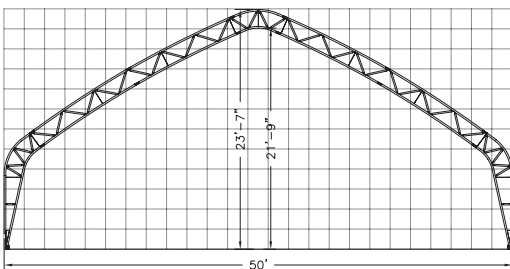

## 60' (18.2m) Meridian™

Outside Width: 60' (18.2m)

Outside Height: 25' 6" (7.7m)

Maximum Clearance: 23' 8" (7.2m)

## 40' (12.1m) Meridian™

Outside Width: 40' (12.1m)

Outside Height: 21' 3 1/2" (6.4m)

Maximum Clearance: 19' 5 1/2" (5.9m)

## 70' (21.3m) Meridian™

Outside Width: 70' (21.3m)

Outside Height: 27' 3" (8.3m)

Maximum Clearance: 25' 5" (7.7m)

## 50' (15.2m) Meridian™

Outside Width: 50' (15.2m)

Outside Height: 23' 7" (7.1m)

Maximum Clearance: 21' 9" (6.6m)